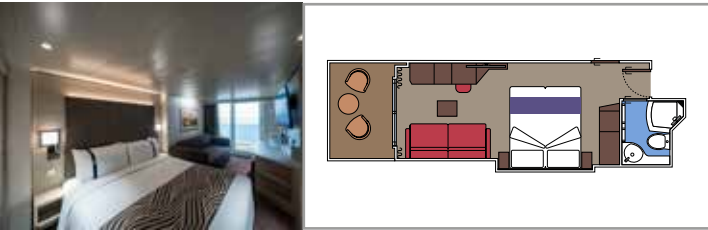

The images are representative only. Size, layout and furniture may vary (within the same cabin category).

INCLUDED FACILITIES

- Luxury suites with premium interiors
- Some Suites have balcony with private whirlpool
- Spacious wardrobe
- Comfortable double bed or single beds (on request)
- Bathroom with large shower and/or bathtub
- Interactive TV, telephone, safe, minibar and air conditioning
- Wifi connection included

SUITE AUREA

INCLUDED FACILITIES

- Some Suites have balcony with private whirlpool
- Some Suites have balcony overlooking the Promenade
- Some Suites have sitting area with double sofa bed
- Spacious wardrobe
- Comfortable double bed or single beds (on request)
- Bathroom with shower or bathtub and hairdryer
- Interactive TV, telephone, safe, minibar and air conditioning
- Wifi connection available (for a fee)

 Cabin size (m²)

 Balcony size (m²)

 Deck location

 Accommodating up to

BALCONY

INCLUDED FACILITIES

- Some cabins have balcony overlooking the Promenade
- Some cabins have partial view
- Sitting area with sofa
- Wardrobe
- Comfortable double bed which can be converted in two single beds (on request)
- Bathroom with shower and hairdryer
- Interactive TV, telephone, safe, minibar and air conditioning
- Wifi connection available (for a fee)

DELUXE BALCONY BR1

 ≈17
  ≈3-8
  9-10
  4

DELUXE BALCONY WITH PARTIAL VIEW BP

 ≈17
  ≈3
  15-16
  4

› Balcony with partial view

The images are representative only. Size, layout and furniture may vary (within the same cabin category).