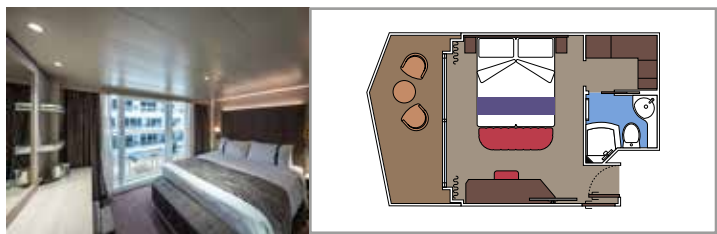

DELUXE BALCONY WITH PROMENADE & OCEAN VIEW PV

≈16
≈5
9-15
2

› Balcony with Promenade and ocean view