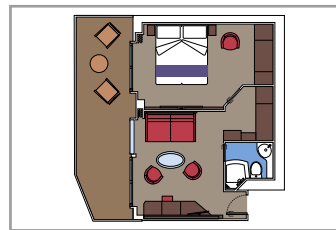

- › Premium balcony
- › Sitting area with double sofa bed

GRAND SUITE AUREA SX

SX

 ≈35
  ≈8-9
  9-10
  4

- › Balcony
- › Sitting area with double sofa bed

PREMIUM SUITE AUREA SL1

SL1

 ≈25
  ≈4
  12-14
  6

- › Balcony

JUNIOR SUITE AUREA SM

SM

 ≈17
  ≈13-17
  9
  4

- › Sundeck

PREMIUM SUITE AUREA WITH PROMENADE & OCEAN VIEW SLP

SLP

 ≈27
  ≈9

 Cabin size (m²)

 Balcony size (m²)

 Deck location

 Accommodating up to

BALCONY

INCLUDED FACILITIES

- Some cabins have balcony overlooking the Promenade
- Some cabins have partial view
- Sitting area with sofa
- Wardrobe
- Comfortable double bed which can be converted in two single beds (on request)
- Bathroom with shower and hairdryer
- Interactive TV, telephone, safe, minibar and air conditioning
- Wifi connection available (for a fee)