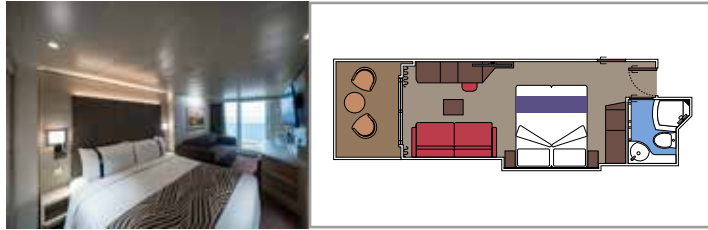

The images are representative only. Size, layout and furniture may vary (within the same cabin category).

INCLUDED FACILITIES

- Luxury suites with premium interiors
- Some Suites have balcony with private whirlpool
- Spacious wardrobe
- Comfortable double bed or single beds (on request)
- Bathroom with large shower and/or bathtub
- Interactive TV, telephone, safe, minibar and air conditioning
- Wifi connection included

SUITE AUREA

INCLUDED FACILITIES

- Some Suites have balcony with private whirlpool
- Some Suites have balcony overlooking the Promenade
- Some Suites have sitting area with double sofa bed
- Spacious wardrobe
- Comfortable double bed or single beds (on request)
- Bathroom with shower or bathtub and hairdryer
- Interactive TV, telephone, safe, minibar and air conditioning
- Wifi connection available (for a fee)

 Cabin size (m²)

 Balcony size (m²)

 Deck location

 Accommodating up to

BALCONY

INCLUDED FACILITIES

- Some cabins have balcony overlooking the Promenade
- Some cabins have partial view
- Sitting area with sofa
- Wardrobe
- Comfortable double bed which can be converted in two single beds (on request)
- Bathroom with shower and hairdryer
- Interactive TV, telephone, safe, minibar and air conditioning
- Wifi connection available (for a fee)

DELUXE BALCONY BR1

 ≈17
  ≈3-8
  9-10
  4

DELUXE BALCONY WITH PARTIAL VIEW BP

 ≈17
  ≈3
  15-16
  4

› Balcony with partial view

The images are representative only. Size, layout and furniture may vary (within the same cabin category).