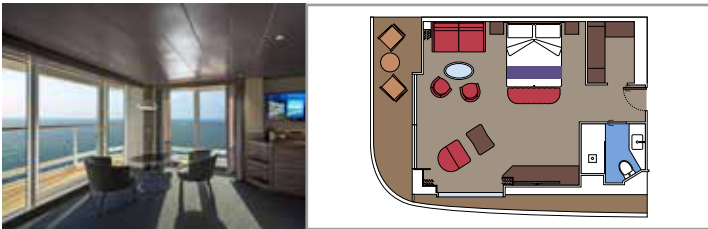

GRAND SUITE AUREA WITH TERRACE AND WHIRLPOOL SXJ

SXJ

 ≈35
  ≈37-46
  15-16
  4

- › Large balcony with private whirlpool bath
- › Sitting area with double sofa bed

GRAND SUITE AUREA WITH TERRACE SXT

SXT

 ≈35
  ≈25-35
  11-14
  4

- › Premium balcony
- › Sitting area with double sofa bed

GRAND SUITE AUREA SX

SX

 ≈35
  ≈8-9
  9-10
  4

- › Balcony
- › Sitting area with double sofa bed

PREMIUM SUITE AUREA SL1

SL1

 ≈25
  ≈4
  12-14
  6