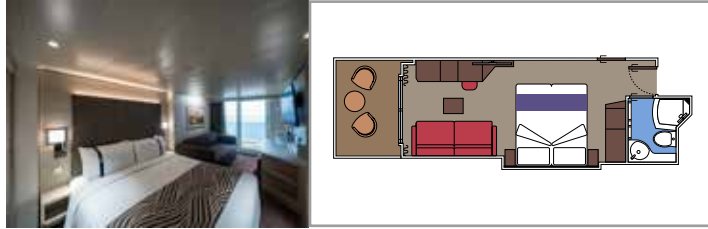

DELUXE BALCONY BR4

≈17
≈3
16
4