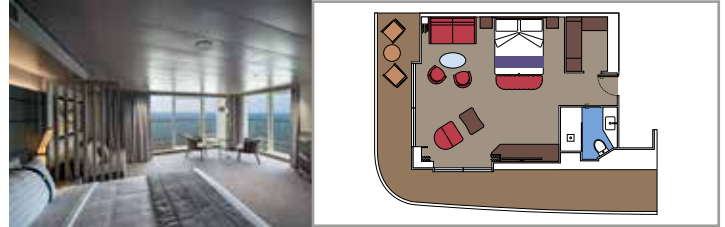

SUITE AUREA

INCLUDED FACILITIES

- Some Suites have balcony with private whirlpool
- Some Suites have balcony overlooking the Promenade
- Some Suites have sitting area with double sofa bed
- Spacious wardrobe
- Comfortable double bed or single beds (on request)
- Bathroom with shower or bathtub and hairdryer
- Interactive TV, telephone, safe, minibar and air conditioning
- Wifi connection available (for a fee)

GRAND SUITE AUREA WITH TERRACE AND WHIRLPOOL SXJ

SXJ

 ≈35
  ≈37-46
  15-16
  4

- › Large balcony with private whirlpool bath
- › Sitting area with double sofa bed

GRAND SUITE AUREA WITH TERRACE SXT

SXT

 ≈35
  ≈25-35
  11-14
  4

- › Premium balcony
- › Sitting area with double sofa bed

GRAND SUITE AUREA SX

SX

 ≈35
  ≈8-9
  9-10
  4

- › Balcony
- › Sitting area with double sofa bed

PREMIUM SUITE AUREA SL1

SL1

 ≈25
  ≈4
  12-14
  6