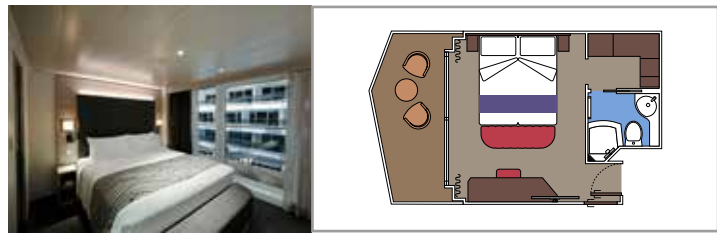

DELUXE BALCONY WITH PROMENADE VIEW PR1

≈16
≈5
10-11
2

› Balcony with Promenade view

The images are representative only. Size, layout and furniture may vary (within the same cabin category).

Cabin size (m²)

Balcony size (m²)

Deck location

Accommodating up to