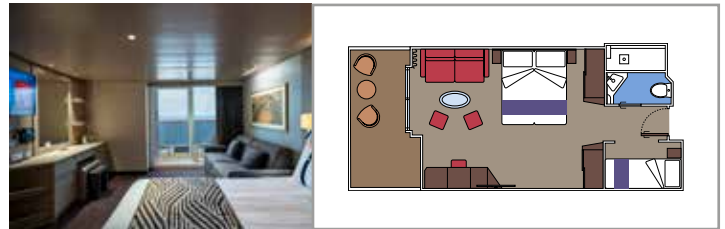

The images are representative only. Size, layout and furniture may vary (within the same cabin category).

INCLUDED FACILITIES

- Luxury suites with premium interiors
- Some Suites have balcony with private whirlpool
- Spacious wardrobe
- Comfortable double bed or single beds (on request)
- Bathroom with large shower and/or bathtub
- Interactive TV, telephone, safe, minibar and air conditioning
- Wifi connection included

SUITE AUREA

INCLUDED FACILITIES

- Some Suites have balcony with private whirlpool
- Some Suites have balcony overlooking the Promenade
- Some Suites have sitting area with double sofa bed
- Spacious wardrobe
- Comfortable double bed or single beds (on request)
- Bathroom with shower or bathtub and hairdryer
- Interactive TV, telephone, safe, minibar and air conditioning
- Wifi connection available (for a fee)

- › Premium balcony
- › Sitting area with double sofa bed

GRAND SUITE AUREA SX

SX

 ≈35
  ≈8-9
  9-10
  4

- › Balcony
- › Sitting area with double sofa bed

PREMIUM SUITE AUREA SL1

SL1

 ≈25
  ≈4
  12-14
  6

 Cabin size (m²)

 Balcony size (m²)

 Deck location

 Accommodating up to

BALCONY

INCLUDED FACILITIES

- Some cabins have balcony overlooking the Promenade
- Some cabins have partial view
- Sitting area with sofa
- Wardrobe
- Comfortable double bed which can be converted in two single beds (on request)
- Bathroom with shower and hairdryer
- Interactive TV, telephone, safe, minibar and air conditioning
- Wifi connection available (for a fee)