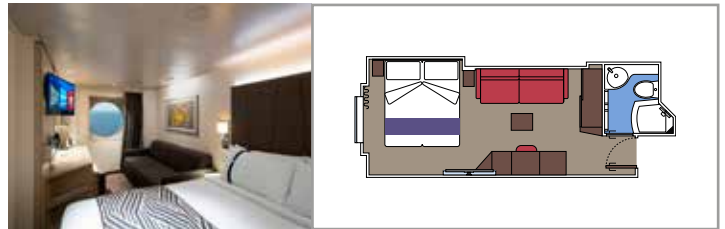

The images are representative only. Size, layout and furniture may vary (within the same cabin category).

INCLUDED FACILITIES

- Luxury suites with premium interiors
- Some Suites have balcony with private whirlpool
- Spacious wardrobe
- Comfortable double bed or single beds (on request)
- Bathroom with large shower and/or bathtub
- Interactive TV, telephone, safe, minibar and air conditioning
- Wifi connection included

 Cabin size (m²)

 Balcony size (m²)

 Deck location

 Accommodating up to

BALCONY

INCLUDED FACILITIES

- Some cabins have balcony overlooking the Promenade
- Some cabins have partial view
- Sitting area with sofa
- Wardrobe
- Comfortable double bed which can be converted in two single beds (on request)
- Bathroom with shower and hairdryer
- Interactive TV, telephone, safe, minibar and air conditioning
- Wifi connection available (for a fee)

 Balcony size (m²)

 Deck location

 Accommodating up to

OCEAN VIEW

INCLUDED FACILITIES

- Window with sea view
- Comfortable double bed or single beds (on request)
- Bathroom with shower and hairdryer
- Interactive TV, telephone, safe, minibar and air conditioning
- Wifi connection available (for a fee)

 ≈16
  10-12
  4

DELUXE OCEAN VIEW

OR1

 ≈15-16
  5-9
  4

STUDIO OCEAN VIEW

OS

 ≈12
  5-14
  1

The images are representative only. Size, layout and furniture may vary (within the same cabin category).