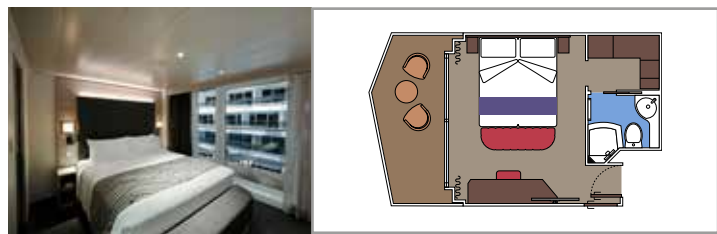

DELUXE BALCONY WITH PROMENADE VIEW PR3

≈16
≈5
15-16
2

› Balcony with Promenade view