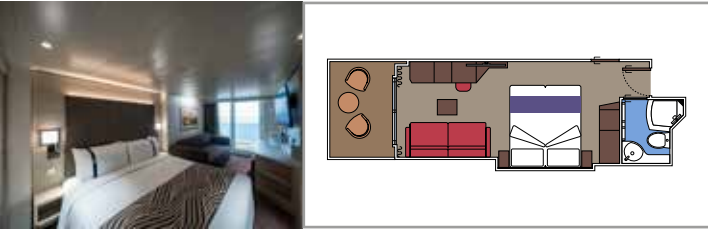

DELUXE BALCONY BR3

≈17
≈3
14-15
4