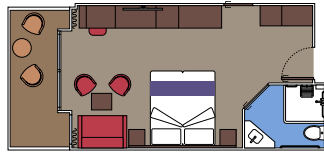

 Cabin size (m²)

 Balcony size (m²)

 Deck location

 Accommodating up to

BALCONY

INCLUDED FACILITIES

- Some cabins have balcony overlooking the Promenade
- Some cabins have partial view
- Sitting area with sofa
- Wardrobe
- Comfortable double bed which can be converted in two single beds (on request)
- Bathroom with shower and hairdryer
- Interactive TV, telephone, safe, minibar and air conditioning
- Wifi connection available (for a fee)

 ≈10
  11-19
  1

The images are representative only. Size, layout and furniture may vary (within the same cabin category).

 Cabin size (m²)

 Balcony size (m²)

 Deck location

 Accommodating up to

FACILITIES FOR GUESTS WITH DISABILITIES OR REDUCED MOBILITY

DELUXE BALCONY FOR GUEST WITH DISABILITIES OR REDUCED MOBILITY

MSC YACHT CLUB

Available in:

- › **MSC Yacht Club Deluxe Suite (YC1)**
cabin size ≈25m²; balcony size ≈5m²; deck 18

SUITE AUREA

Available in:

- › **Junior Suite Aurea (SM)**
cabin size ≈17m²; balcony size ≈17-20m²; deck 9