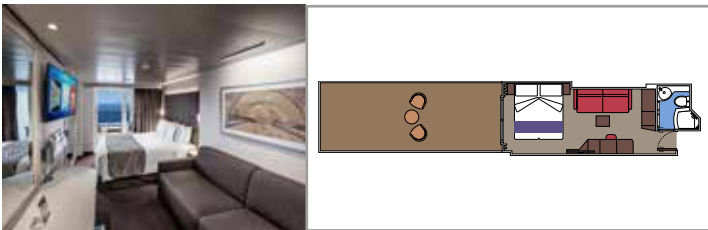

JUNIOR SUITE AUREA SM

SM

≈17
≈13-17
9
4

- › Sundeck