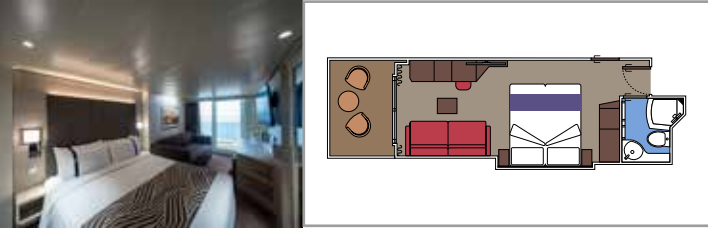

BALCONY

INCLUDED FACILITIES

- Some cabins have balcony overlooking the Promenade
- Some cabins have partial view
- Sitting area with sofa
- Wardrobe
- Comfortable double bed which can be converted in two single beds (on request)
- Bathroom with shower and hairdryer
- Interactive TV, telephone, safe, minibar and air conditioning
- Wifi connection available (for a fee)

DELUXE BALCONY AUREA BA

≈17
≈3-8
12-16
4