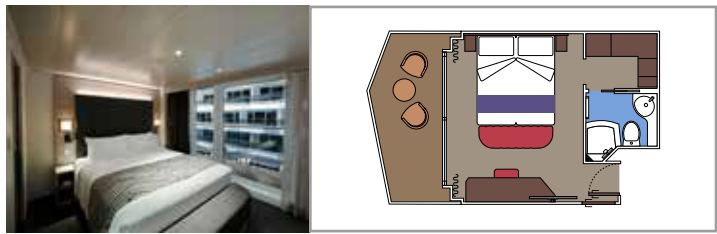

DELUXE BALCONY WITH PROMENADE VIEW PR2

≈16
≈5
12-14
2

› Balcony with Promenade view