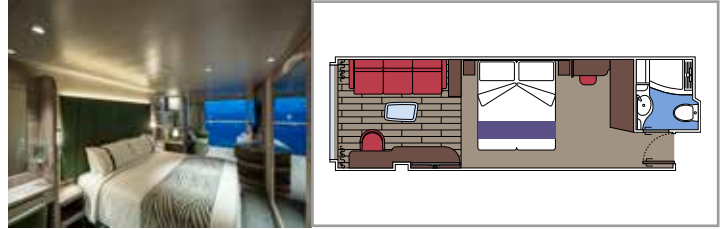

INFINITE OCEAN VIEW

VL1

≈20
10-11
4