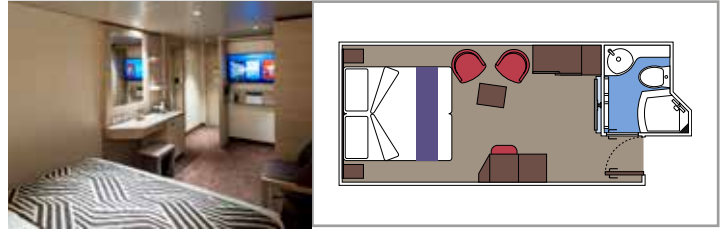

DELUXE INTERIOR

IR1

≈15
5-14
4