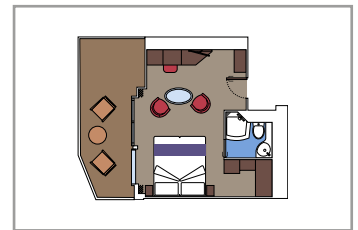

DELUXE SUITE AUREA WITH PROMENADE & OCEAN VIEW SRP

SRP

≈20
≈7

- › Balcony with Promenade and ocean view
- › Sitting area with double sofa bed
- › Deck 16
- › Accommodating up to 2 people

The images are representative only. Size, layout and furniture may vary (within the same cabin category).

Cabin size (m²)

Balcony size (m²)

Deck location

Accommodating up to