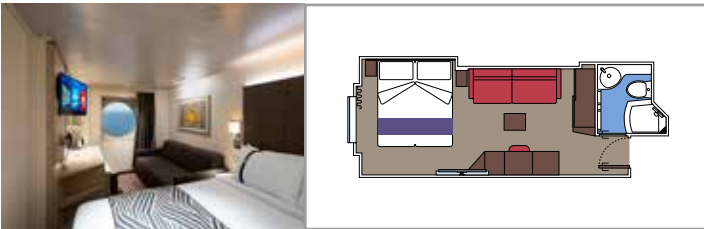

The images are representative only. Size, layout and furniture may vary (within the same cabin category).

INCLUDED FACILITIES

- Luxury suites with premium interiors
- Some Suites have balcony with private whirlpool
- Spacious wardrobe
- Comfortable double bed or single beds (on request)
- Bathroom with large shower and/or bathtub
- Interactive TV, telephone, safe, minibar and air conditioning
- Wifi connection included

 Cabin size (m²)

 Balcony size (m²)

 Deck location

 Accommodating up to

BALCONY

INCLUDED FACILITIES

- Some cabins have balcony overlooking the Promenade
- Some cabins have partial view
- Sitting area with sofa
- Wardrobe
- Comfortable double bed which can be converted in two single beds (on request)
- Bathroom with shower and hairdryer
- Interactive TV, telephone, safe, minibar and air conditioning
- Wifi connection available (for a fee)

 Balcony size (m²)

 Deck location

 Accommodating up to

OCEAN VIEW

INCLUDED FACILITIES

- Window with sea view
- Comfortable double bed or single beds (on request)
- Bathroom with shower and hairdryer
- Interactive TV, telephone, safe, minibar and air conditioning
- Wifi connection available (for a fee)

 ≈16
  10-12
  4

DELUXE OCEAN VIEW

OR1

 ≈15-16
  5-9
  4

STUDIO OCEAN VIEW

OS

 ≈12
  5-14
  1

The images are representative only. Size, layout and furniture may vary (within the same cabin category).