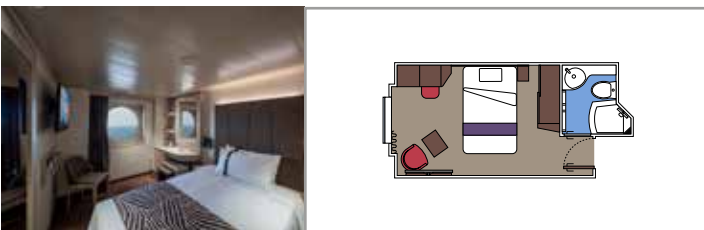

The images are representative only. Size, layout and furniture may vary (within the same cabin category).

INCLUDED FACILITIES

- Luxury suites with premium interiors
- Some Suites have balcony with private whirlpool
- Spacious wardrobe
- Comfortable double bed or single beds (on request)
- Bathroom with large shower and/or bathtub
- Interactive TV, telephone, safe, minibar and air conditioning
- Wifi connection included

 Cabin size (m²)

 Balcony size (m²)

 Deck location

 Accommodating up to

BALCONY

INCLUDED FACILITIES

- Some cabins have balcony overlooking the Promenade
- Some cabins have partial view
- Sitting area with sofa
- Wardrobe
- Comfortable double bed which can be converted in two single beds (on request)
- Bathroom with shower and hairdryer
- Interactive TV, telephone, safe, minibar and air conditioning
- Wifi connection available (for a fee)

 Balcony size (m²)

 Deck location

 Accommodating up to

OCEAN VIEW

INCLUDED FACILITIES

- Window with sea view
- Comfortable double bed or single beds (on request)
- Bathroom with shower and hairdryer
- Interactive TV, telephone, safe, minibar and air conditioning
- Wifi connection available (for a fee)

 ≈16
  10-12
  4

DELUXE OCEAN VIEW

OR1

 ≈15-16
  5-9
  4

STUDIO OCEAN VIEW

OS

 ≈12
  5-14
  1

The images are representative only. Size, layout and furniture may vary (within the same cabin category).