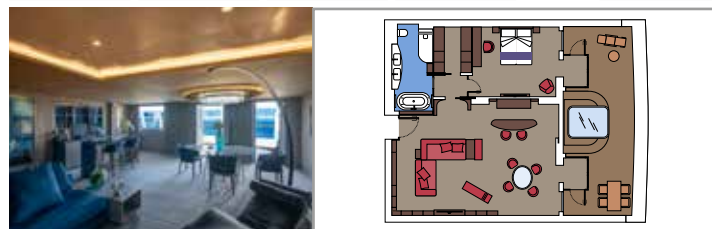

MSC YACHT CLUB	Exclusive services	Seats	Surface (m²)	Deck
MSC YACHT CLUB CONCIERGE	Reception with 24-hour concierge service			19 New York
152 SUITES WITH BUTLER SERVICE	24-hour butler service		547	19 New York
TOP SAIL LOUNGE	MSC Yacht Club panoramic lounge			19 New York
MSC YACHT CLUB RESTAURANT	Exclusive restaurant	208	375	20 Ocean Cay
MSC YACHT CLUB GRILL & BAR	Buffet and grill	333	1.793	21 San Juan 22 Ocho Rios
MSC YACHT CLUB LANAI	Outdoor lounging venue			
MSC YACHT CLUB SUNDECK & POOL	Sundeck, bar, pool, whirlpool bath, lounge			

MSC YACHT CLUB OWNER'S SUITE WITH WHIRLPOOL BATH YC4

≈78
≈65
18
4
SUITE 18001

- › Large balcony with private whirlpool bath and outdoor living area
- › Floor-to-ceiling windows and glass doors
- › Separate dining and living room area
- › Bathroom with shower and imperial tub
- › Large walk-in wardrobe with shoe rack and luggage storage
- › Bar setup, refrigerator and espresso coffee machine

≈104
≈48
16
4
SUITE 16002

MSC YACHT CLUB ROYAL SUITE WITH WHIRLPOOL BATH YC3

≈51-58
≈42-51
16-18
4
SUITE 16002

- › Large balcony with private whirlpool bath and outdoor dining area
- › Walk-in wardrobe and luggage storage
- › Bathroom with large shower and tub (some cabins feature large tub only)
- › Bar setup, refrigerator and espresso coffee machine

The images are representative only. Size, layout and furniture may vary (within the same cabin category).