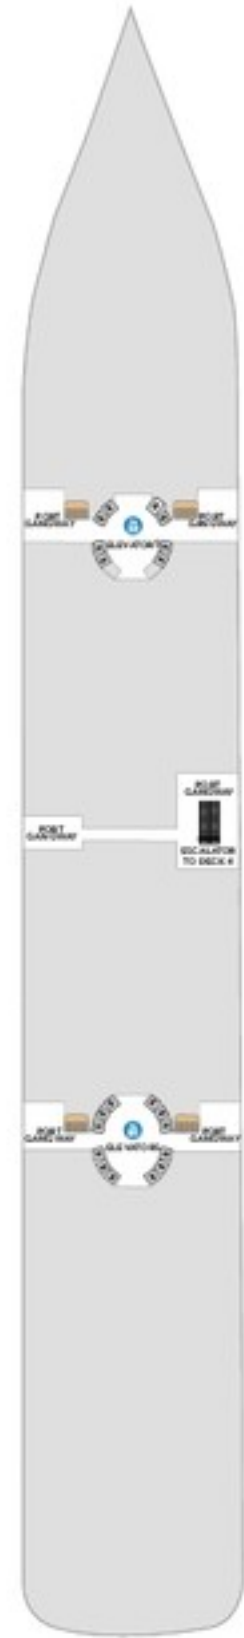

DECK 20

DECK 17

DECK 16

DECK 15

DECK 14

DECK 12

DECK 11

DECK 18

SUITES

- RL** Royal Loft Suite
- UL** Ultimate Family Suite Townhouse
- IL** Icon Loft Suite
- IL** Icon Loft Suite — Accessible
- OS** Owner's Suite
- SN** Sunset Corner Suite
- SS** Sunset Suite
- IG** Infinite Grand Suite
- GS** Grand Suite
- VP** Ocean View Panoramic Suite (No Balcony)
- IY** Sky Junior Suite
- IT** Sunset Junior Suite
- SF** Surfside Family Suite
- SF** Surfside Family Suite — Accessible
- IS** Junior Suite

Deck plans applicable for sailings from April 2024. Profile 2250

DECK 10

DECK 9

DECK 8

DECK 7

DECK 6

DECK 5

DECK 4

DECK 3

BALCONY

- IB** Family Infinite Ocean View Balcony
- IB** Family Infinite Ocean View Balcony — Accessible
- I1 I3** Infinite Ocean View Balcony
- I1** Infinite Ocean View Balcony — Accessible
- C3** Ocean View with Balcony
- C5** Ocean View with Balcony — Accessible
- CB** Connecting Ocean View Balcony
- D1 D2 D3 D4 D5** Ocean View Balcony
- D1 D2** Ocean View Balcony — Accessible
- IF** Infinite Central Park View Balcony
- IF** Infinite Central Park View Balcony — Accessible
- F1 F5** Central Park View Balcony
- H3** Surfside Family View Balcony
- H3** Surfside Family View Balcony — Accessible
- H5** Surfside Family View Balcony