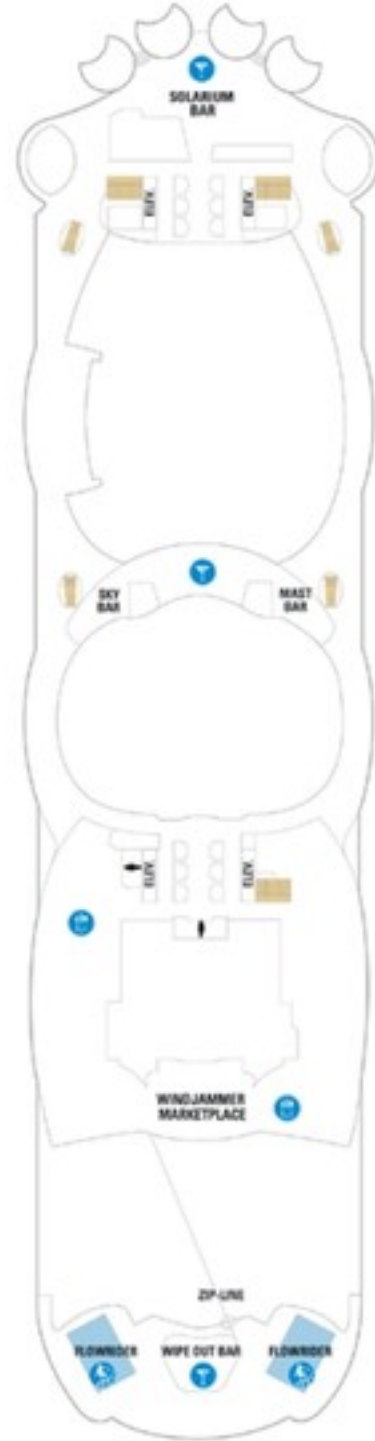

DECK 18

DECK 17

DECK 16

DECK 15

DECK 14

DECK 12

DECK 11

Allure of the Seas®

AT-A-GLANCE

- Maiden voyage: December 2010
- Gross tonnage: 225,282
- Staterooms: 2,832
- Guest capacity: 6,826
- Crew to serve you: 2,054
- 7 neighborhoods
- 24 dining options
- 4 pools, 10 whirlpools
- 2 Rock Climbing Walls
- 2 FlowRider® surf simulators
- Ice-skating rink
- Zip Line

- Dining Venue
- Entertainment Area
- Bars & Lounges
- Kids & Teens Area
- Pool
- Spa
- Fitness
- Running Track
- Rock Climbing Wall
- FlowRider® surf simulator
- Guest Services
- Shopping
- Casino RoyaleSM

SUITES

- RL** Royal Loft Suite
- OP** Owner's Panoramic Suite – 1 Bedroom
- GP** Grand Panoramic Suite – 1 Bedroom
- TL** Star Loft Suite
- A1** Spacious AquaTheater Suite Large Balcony – 2 Bedroom
- A2** AquaTheater Suite with Large Balcony – 2 Bedroom
- A3** Spacious AquaTheater Suite – 1 Bedroom
- A4** AquaTheater Suite – 1 Bedroom
- L1** Crown Loft Suite
- L1** Crown Loft Suite – Accessible
- OS** Owner's Suite – 1 Bedroom
- GT** Grand Suite – 2 Bedroom
- GS** Grand Suite – 1 Bedroom
- J3** **J4** Junior Suite
- J3** Junior Suite – Accessible