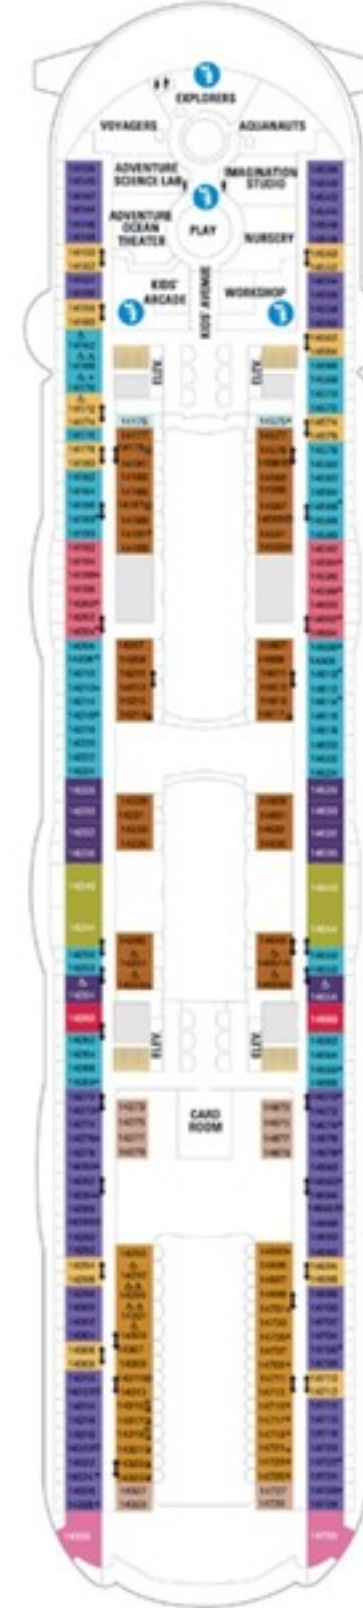

DECK 18

DECK 17

DECK 16

DECK 15

DECK 14

DECK 12

DECK 11

Allure of the Seas®

AT-A-GLANCE

- Maiden voyage: December 2010
- Gross tonnage: 225,282
- Staterooms: 2,832
- Guest capacity: 6,826
- Crew to serve you: 2,054
- 7 neighborhoods
- 24 dining options
- 4 pools, 10 whirlpools
- 2 Rock Climbing Walls
- 2 FlowRider® surf simulators
- Ice-skating rink
- Zip Line

- Dining Venue
- Entertainment Area
- Bars & Lounges
- Kids & Teens Area
- Pool
- Spa
- Fitness
- Running Track
- Rock Climbing Wall
- FlowRider® surf simulator
- Guest Services
- Shopping
- Casino Royale^{SM}

SUITES

- **RL** Royal Loft Suite
- **OP** Owner's Panoramic Suite – 1 Bedroom
- **GP** Grand Panoramic Suite – 1 Bedroom
- **TL** Star Loft Suite
- **A1** Spacious AquaTheater Suite Large Balcony – 2 Bedroom
- **A2** AquaTheater Suite with Large Balcony – 2 Bedroom
- **A3** Spacious AquaTheater Suite – 1 Bedroom
- **A4** AquaTheater Suite – 1 Bedroom
- **L1** Crown Loft Suite
- **L1** Crown Loft Suite – Accessible
- **OS** Owner's Suite – 1 Bedroom
- **GT** Grand Suite – 2 Bedroom
- **GS** Grand Suite – 1 Bedroom
- **J3** **J4** Junior Suite
- **J3** Junior Suite – Accessible

Deck plans applicable for sailings through May 2024. Profile 2274