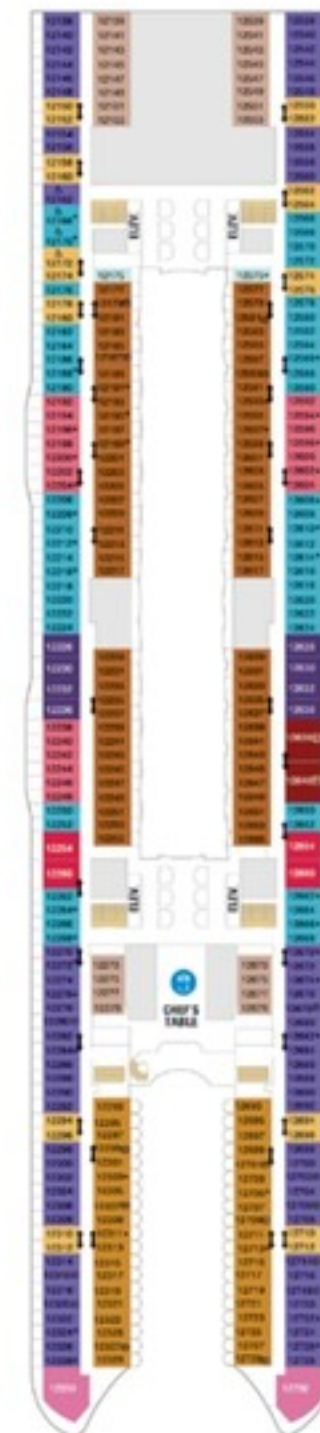

DECK 18

DECK 17

DECK 16

DECK 15

DECK 14

DECK 12

DECK 11

Allure of the Seas®

AT-A-GLANCE

- Maiden voyage: December 2010
- Gross tonnage: 225,282
- Staterooms: 2,832
- Guest capacity: 6,826
- Crew to serve you: 2,054
- 7 neighborhoods
- 24 dining options
- 4 pools, 10 whirlpools
- 2 Rock Climbing Walls
- 2 FlowRider® surf simulators
- Ice-skating rink
- Zip Line

- Dining Venue
- Entertainment Area
- Bars & Lounges
- Kids & Teens Area
- Pool
- Spa
- Fitness
- Running Track
- Rock Climbing Wall
- FlowRider® surf simulator
- Guest Services
- Shopping
- Casino Royale^{SM}

SUITES

- **RL** Royal Loft Suite
- **OP** Owner's Panoramic Suite – 1 Bedroom
- **GP** Grand Panoramic Suite – 1 Bedroom
- **TL** Star Loft Suite
- **A1** Spacious AquaTheater Suite Large Balcony – 2 Bedroom
- **A2** AquaTheater Suite with Large Balcony – 2 Bedroom
- **A3** Spacious AquaTheater Suite – 1 Bedroom
- **A4** AquaTheater Suite – 1 Bedroom
- **L1** Crown Loft Suite
- **L1** Crown Loft Suite – Accessible
- **OS** Owner's Suite – 1 Bedroom
- **GT** Grand Suite – 2 Bedroom
- **GS** Grand Suite – 1 Bedroom
- **J3** **J4** Junior Suite
- **J3** Junior Suite – Accessible

Deck plans applicable for sailings through May 2024. Profile 2274