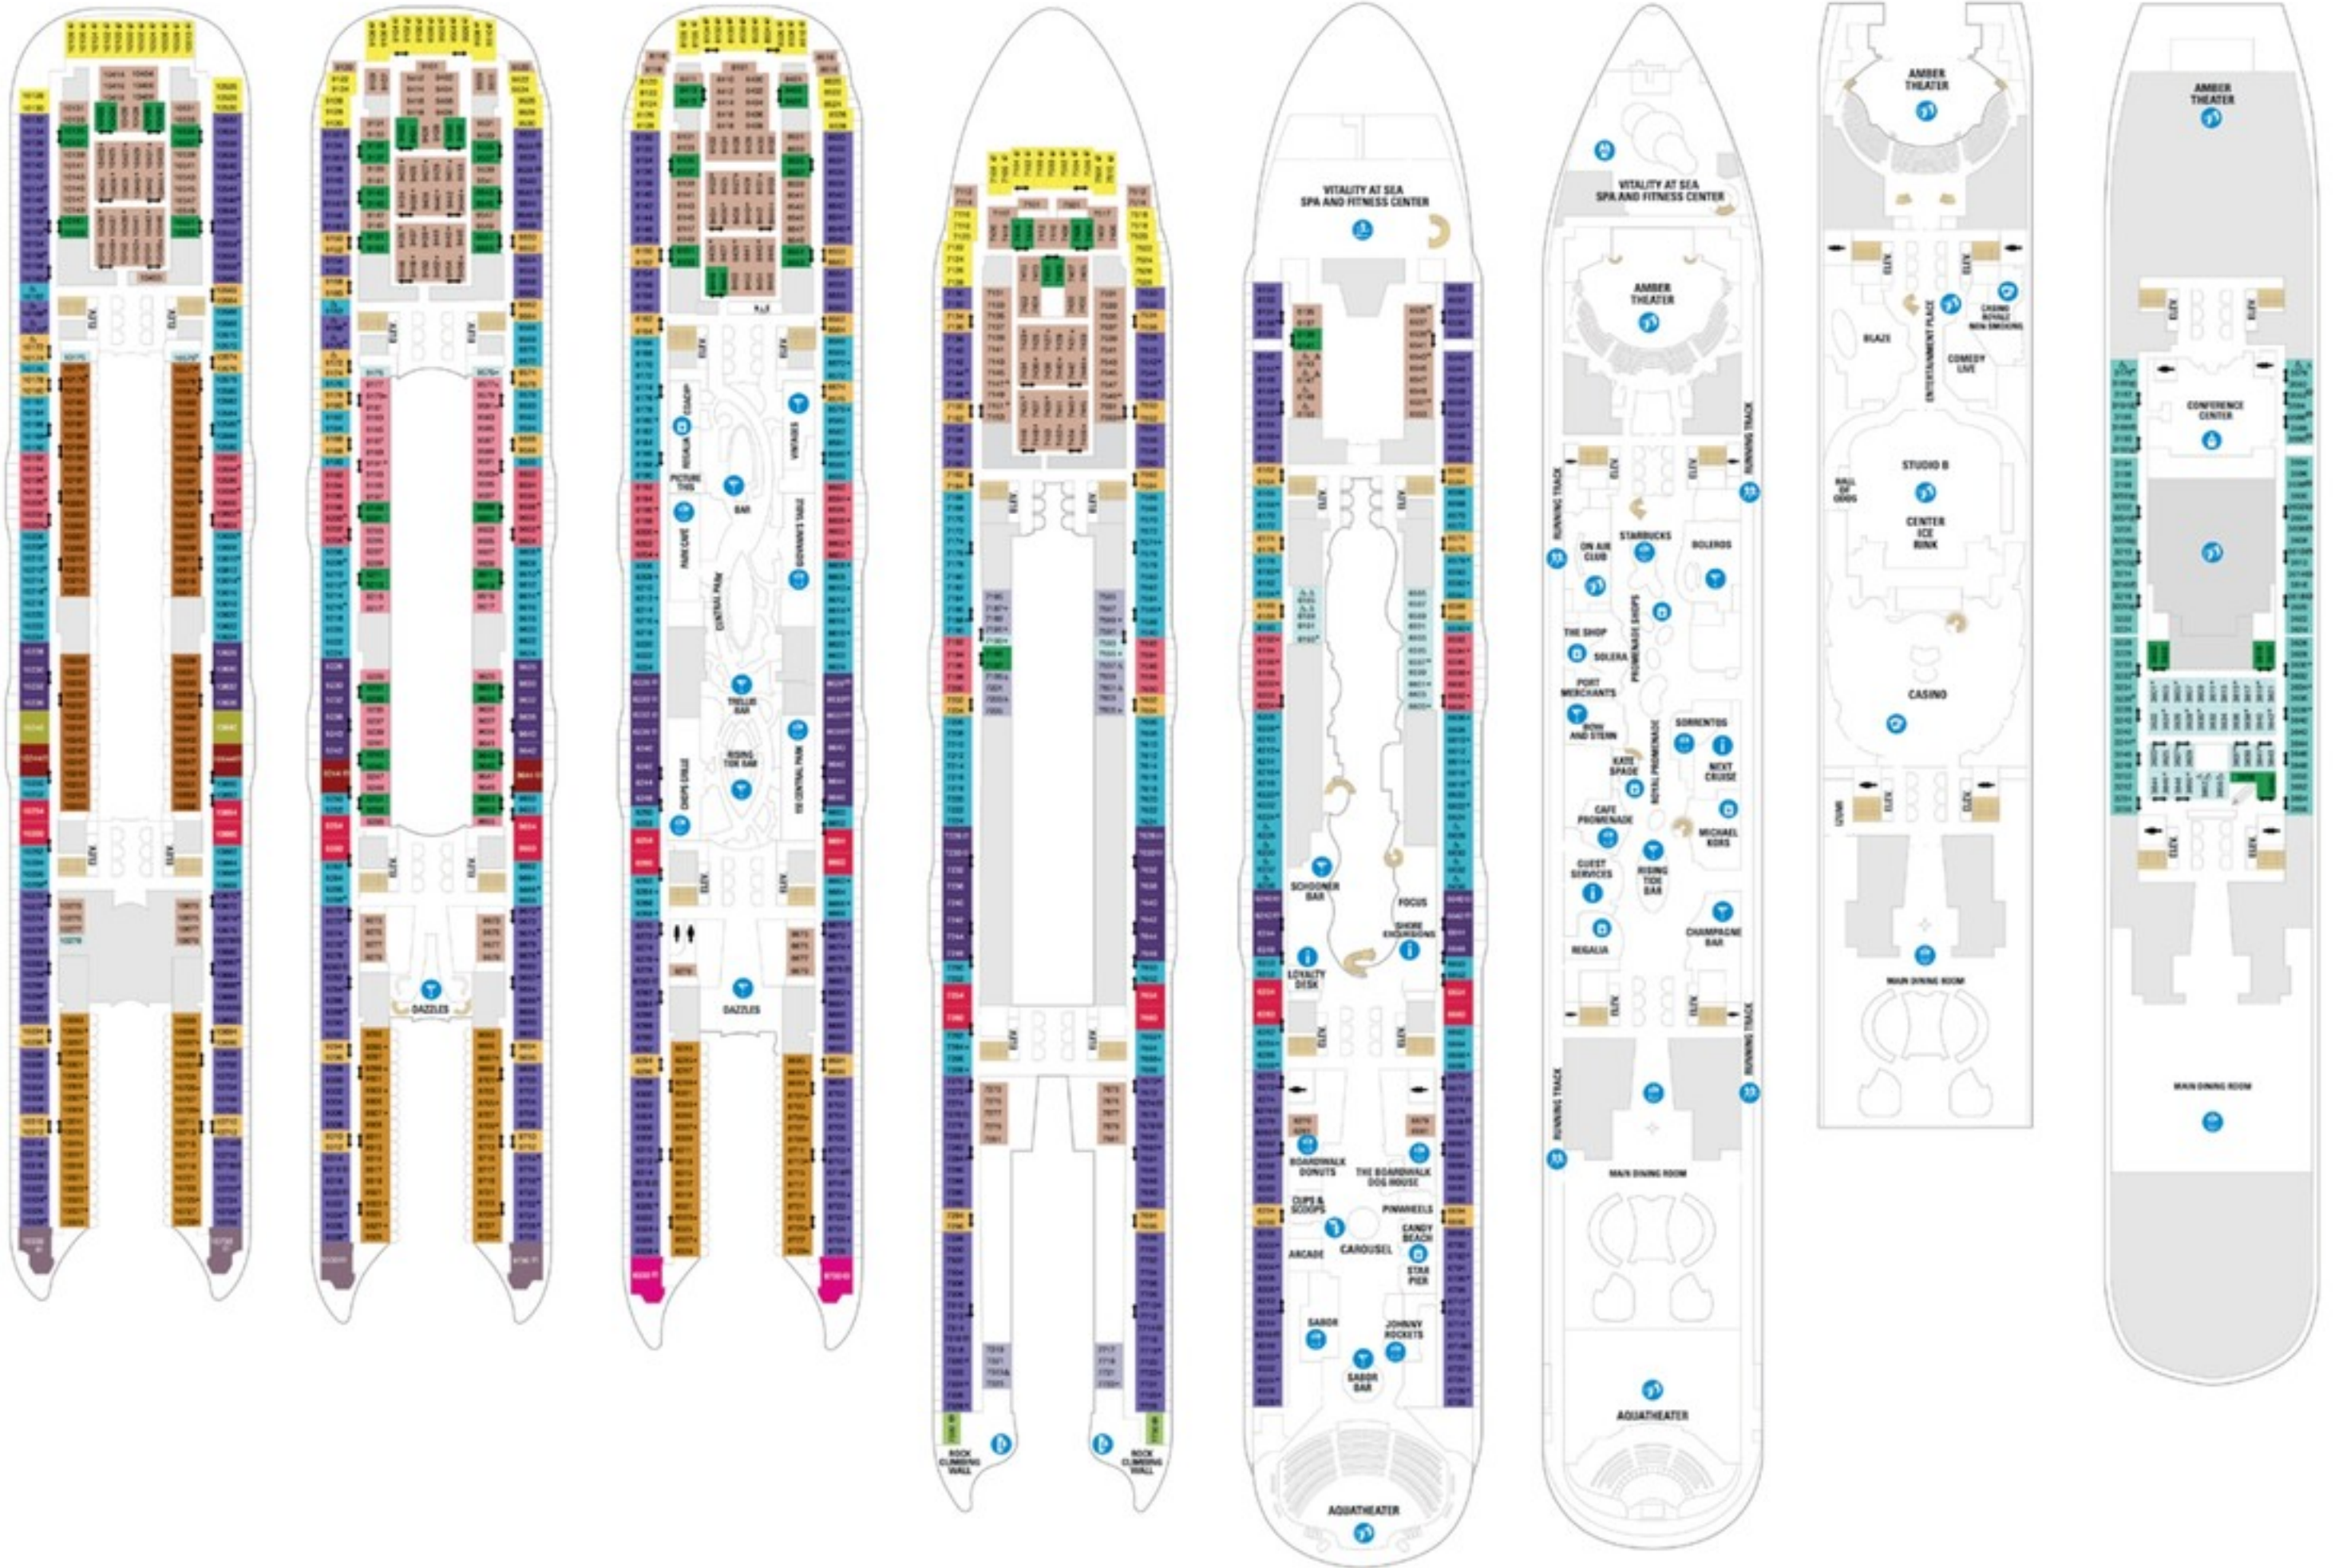

- Dining Venue
- Entertainment Area
- Bars & Lounges
- Kids & Teens Area
- Pool
- Spa
- Fitness
- Running Track
- Rock Climbing Wall
- FlowRider® surf simulator
- Guest Services
- Shopping
- Casino RoyaleSM

Deck plans applicable for sailings through May 2024. Profile 2274

DECK 10

DECK 9

DECK 8

DECK 7

DECK 6

DECK 5

DECK 4

DECK 3

BALCONY

- 1A** Ultra Spacious Ocean View with Large Balcony
- 1A** Ultra Spacious Ocean View with Large Balcony – Accessible
- 1C 2C** Ocean View with Large Balcony
- 1D 2D 3D 4D** Ocean View Balcony
- 1D 3D** Ocean View Balcony – Accessible
- 1I 2I** Boardwalk View Balcony
- 1I 2I** Boardwalk View Balcony – Accessible
- 1J 2J** Central Park View Balcony
- 1J 2J** Central Park View Balcony – Accessible

LEGENDS:

- † Stateroom has third and fourth Pullman beds available
- ◆ Stateroom with sofa bed and third Pullman bed available
- ‡ Stateroom has four additional Pullman beds available
- ✦ Stateroom has third Pullman bed available
- △ Stateroom with sofa bed
- ⇕ Connecting staterooms
- ♿ Indicates accessible staterooms
- ⊠ Stateroom has an obstructed view
- ↘ Indicates door location
- » Stateroom opens only on the starboard side
- ⌞ Sofa Bed eligible