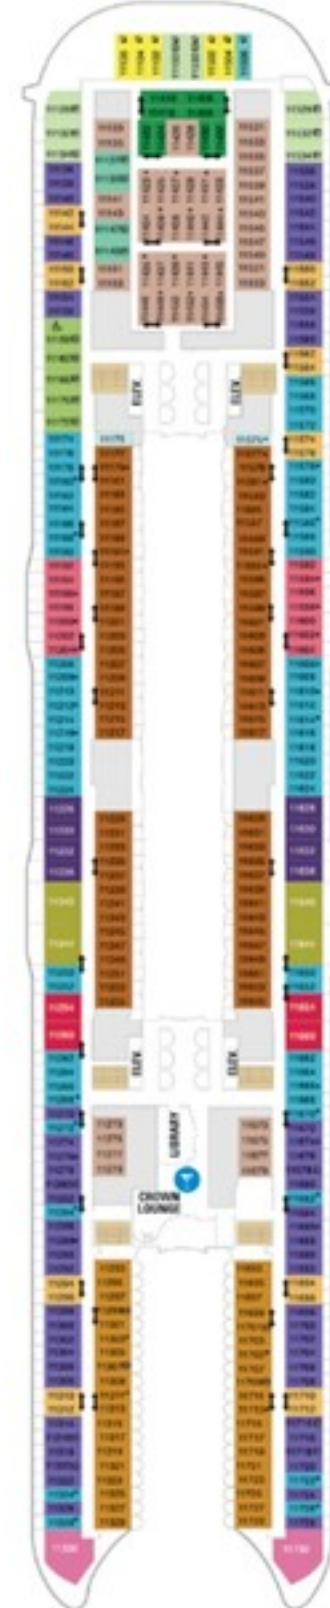

DECK 18

DECK 17

DECK 16

DECK 15

DECK 14

DECK 12

DECK 11

Allure of the Seas®

AT-A-GLANCE

- Maiden voyage: December 2010
- Gross tonnage: 225,282
- Staterooms: 2,832
- Guest capacity: 6,826
- Crew to serve you: 2,054
- 7 neighborhoods
- 24 dining options
- 4 pools, 10 whirlpools
- 2 Rock Climbing Walls
- 2 FlowRider® surf simulators
- Ice-skating rink
- Zip Line

- Dining Venue
- Entertainment Area
- Bars & Lounges
- Kids & Teens Area
- Pool
- Spa
- Fitness
- Running Track
- Rock Climbing Wall
- FlowRider® surf simulator
- Guest Services
- Shopping
- Casino Royale^{SM}

SUITES

- **RL** Royal Loft Suite
- **OP** Owner's Panoramic Suite – 1 Bedroom
- **GP** Grand Panoramic Suite – 1 Bedroom
- **TL** Star Loft Suite
- **A1** Spacious AquaTheater Suite Large Balcony – 2 Bedroom
- **A2** AquaTheater Suite with Large Balcony – 2 Bedroom
- **A3** Spacious AquaTheater Suite – 1 Bedroom
- **A4** AquaTheater Suite – 1 Bedroom
- **L1** Crown Loft Suite
- **L1** Crown Loft Suite – Accessible
- **OS** Owner's Suite – 1 Bedroom
- **GT** Grand Suite – 2 Bedroom
- **GS** Grand Suite – 1 Bedroom
- **J3** **J4** Junior Suite
- **J3** Junior Suite – Accessible

Deck plans applicable for sailings through May 2024. Profile 2274